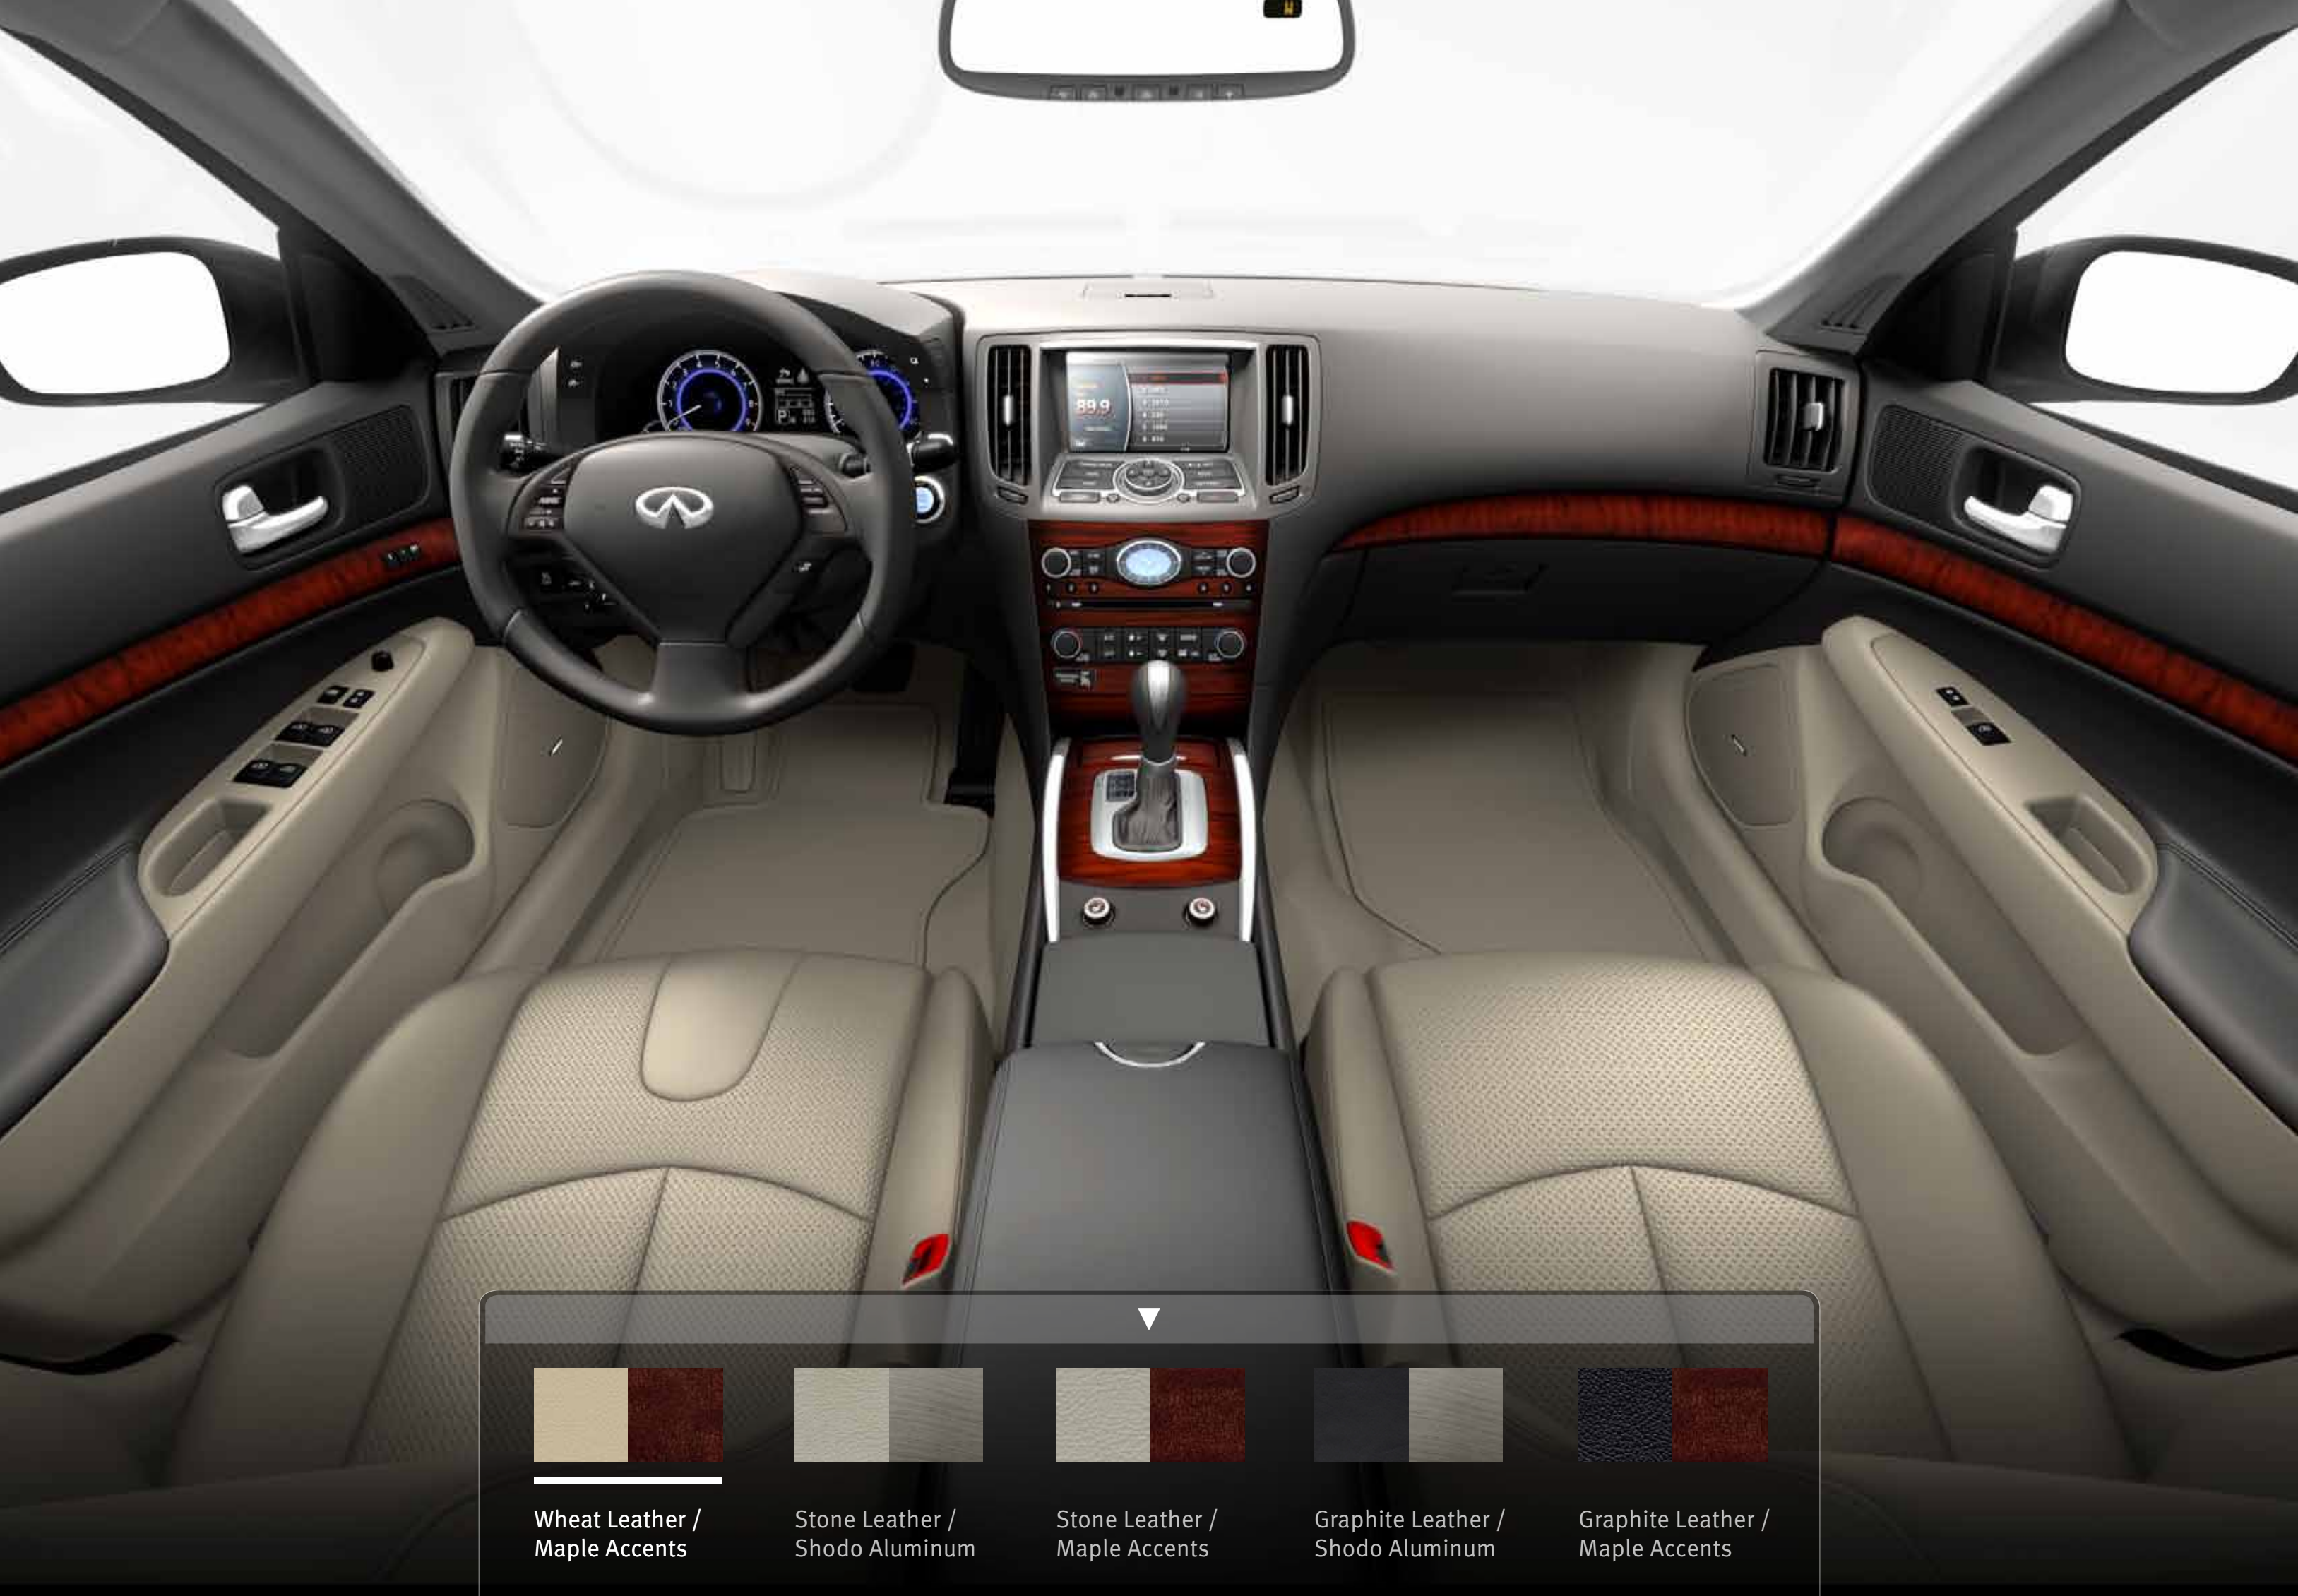

▼

Wheat Leather / Maple Accents	Stone Leather / Shodo Aluminum	Stone Leather / Maple Accents	Graphite Leather / Shodo Aluminum	Graphite Leather / Maple Accents