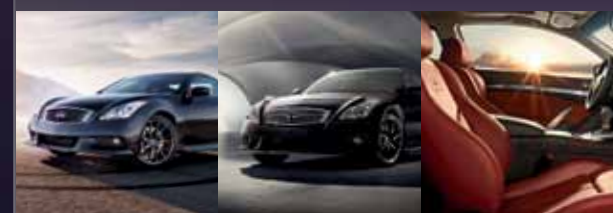

2012 **INFINITI IPL™ G COUPE**

Declare your love of the pure thrill of performance driving with the Infiniti Performance Line™ G Coupe. Discover the way it channels exhilarating energy into a more electrifying experience. It's a sharper expression of intensity, delivered through special IPL tuning, bolder styling and appointments, and rich color. Experience a new rush, honed to reach a new level of inspiration.

[› KEY FEATURES](#)

[VIEW GALLERY ▼](#)