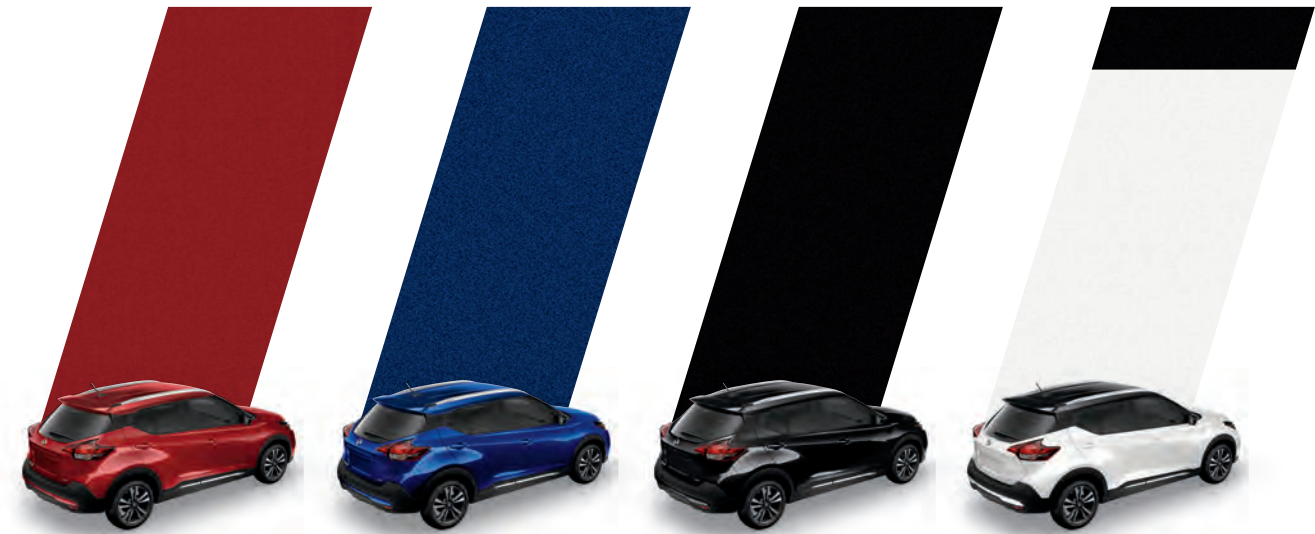

Cayenne Red Metallic

Deep Blue Pearl

Super Black

Super Black Roof
Aspen White TriCoat Body¹²

S SV SR

S SV SR

S SV SR

S SV SR

	☐	☐
		☐

	☐	☐
		☐

	☐	☐
		☐

	☐	☐
		☐