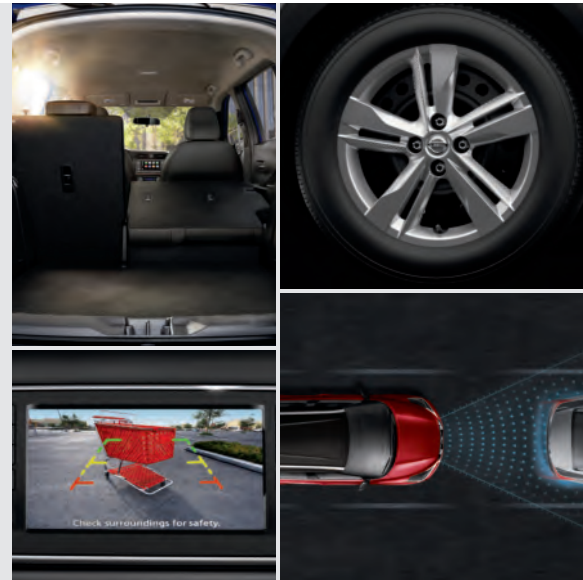

## CHOOSE YOUR TRIM LEVEL

**S**

- 1.6 L DOHC 16-valve 4-cylinder engine
- Xtronic CVT® (Continuously Variable Transmission)
- Hill start assist
- Anti-lock Braking System (ABS) with Brake Assist<sup>13</sup>
- Electronic Brake force Distribution (EBD)
- 16" Steel wheels with wheel covers
- Remote keyless entry with Push Button Start
- Power windows and door locks
- Smart Auto Headlights
- Tilt/telescoping steering wheel
- Driver's seat armrest
- 60/40 Split fold-down rear seats
- 7" Touch-screen display
- RearView Monitor<sup>14</sup>
- Siri® Eyes Free<sup>8</sup>
- Bluetooth® Hands-free Phone System<sup>8</sup>
- Illuminated steering wheel-mounted audio and Bluetooth® controls<sup>8</sup>
- AM/FM audio system with six speakers
- USB connection ports for compatible devices<sup>15</sup>
- Automatic Emergency Braking<sup>3</sup>
- Vehicle Dynamic Control (VDC)<sup>16</sup> with Traction Control System (TCS)

**SR** INCLUDES SV EQUIPMENT PLUS

- LED headlights with LED signature accents
- Fog lights
- Rear roof spoiler
- Dark chrome front grille accent
- Front and rear bumpers with body-color inserts
- Silver-painted exterior door trim
- Black painted outside mirrors with integrated turn signals
- Intelligent Around View® Monitor<sup>7</sup>
- Leather-wrapped steering wheel
- Leather-wrapped shift knob
- Sport seat fabric with color accents and stitching
- Integrated Dynamics-control Module (IDM)