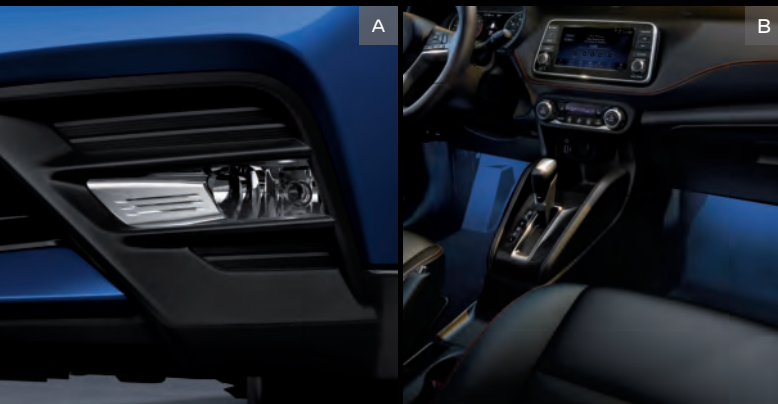

CHOOSE YOUR ACCESSORIES