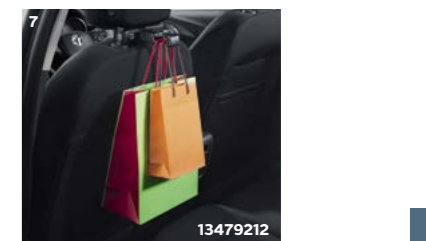

NEW INSIGNIA. MADE TO MAKE YOUR LIFE EASY.

When you're always on the road, you need a car that's always prepared – wherever you go and whatever you're up to.

Luckily, there are plenty of smart ways to make your New Insignia even more brilliant, from our versatile FlexOrganiser storage system to roof bars and cycle carriers. You can add even more style too, with our smart velour floor mats and stainless steel door sills.

Work or play, your New Insignia is ready.

ALLOYS

Choose the alloys that suit your style from our range.

£1,034 39098760

18-inch five twin-spoke.
Excluding 16 diesel.

1 THULE® BIKE CARRIER PRORIDE 591

Got another set of wheels to carry? This easy-to-handle bike carrier will safely and securely transport your bike, wherever you're travelling to. Base carrier required.

£85

2 VELOUR MATS

Keep your floors safe from mud and grime in style with a set of four smart velour mats.

£53

3 CARGO LINER

Let your car's load area take a beating without the worry. This semi-rigid moulded plastic liner provides maximum protection, yet is easily removed for cleaning.

£86

4 STAINLESS STEEL DOOR SILLS

Make a stylish entrance with aluminium-look door sills that protect your paintwork.

£28

Set of two.

FLEXCONNECT RANGE

An all-purpose modular system. Attach the FlexConnect Bracket to the headrest of the front seat to use our range of accessories.

5 FLEXCONNECT BRACKET

£21 13479199
Special offer of free bracket with any FlexConnect product.*

6 FLEXCONNECT TABLE

A foldaway tray keeps your things where you need them. There's a cup holder for drinks too.

£74

Special offer of free bracket with any FlexConnect product.*

7 FLEXCONNECT HOOK

Handbags, shopping bags, small pieces of luggage – just hang them on this universal hook to keep them neatly to hand.

£31