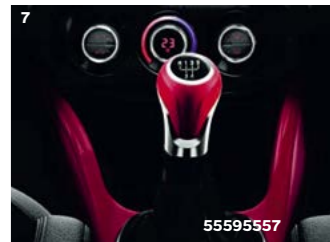

YOUR CORSA, YOUR STYLE.

You're already spoilt for choice with the attention-seeking Corsa. But now you can make it even more your own.

Inside or out, choose the styling that's got you all over it.

And if you want to get as adventurous as your Corsa looks, no problem. Add a roof carrier and the weekend's yours for the taking. Bikes, kayaks, skis, snowboards, the Corsa can handle it all.

As if just driving it isn't fun enough.

DECAL PACKAGE SPORT BONNET, ROOF AND TAILGATE

Customise your Corsa with a striking decal kit for instant individual style.

£188 13450836
White 3 door shown.
Includes fitting.

1 VELOUR FLOOR MATS
Pay attention to the details from top to toe with smart new floor mats.
£62
Set of four.

2 ROOF BASE CARRIER
Open up your options with a base for a range of attachments from Thule®, for adventures of all kinds.
£145

3 VXR PEDAL COVERS
Give your Corsa's interior a bold look with a complete kit for manual transmission models in brushed, polished metal.
£149

4 ARMREST
Our handy centre armrest with interior storage for all your bits and bobs. Folds upwards when you're not using it.
£104
Includes fitting.

6 DOOR MIRROR CAPS – CARBON FLASH
Stand out from the crowd with stunning outside mirror covers.
£41
Also available in white. Includes fitting.

7 GEAR STICK AND GAITER
The coloured leather shift knob is an eye-catching feature for a really sporty look. Other colours are available.
£66
Red 'n' Roll shown. Includes fitting.

8 ALLOYS
Our snazzy alloys are designed to show off your Corsa to perfection.
£873 16" 4 Double-Spoke
Black shown. Includes fitting. Other options available.

9 INTERIOR TRIM KIT
Give your Corsa's interior a smart new look.
£191
White shown. Other colours available. Excludes IntelliLink. Includes fitting.