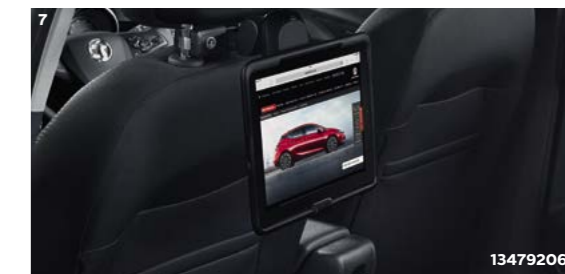

THE ASTRA. DO IT ALL IN STYLE.

The weekend's yours. For catching the waves. Catching up with family. Or just catching up with some films while someone else does the driving.

When you've got the right equipment, it's no bother. Whatever you've got planned (or haven't got planned) we've made the accessories that make it easy. And we've got the accessories that make you look good while you're doing it too.

FLEXCONNECT HOOK

Handbags, shopping bags, small pieces of luggage – just hang them on this universal hook to keep them neatly to hand.

£31 13479212

Free FlexConnect bracket with any purchase of a FlexConnect product.*

1 ILLUMINATED DOOR SILLS

Take your styling up a notch with illuminated door sills. They protect against scuffs too.

£136

Set of two.

2 STAINLESS STEEL DOOR SILLS

Make a stylish entrance with aluminium-look door sills that protect your paintwork.

£28

Set of two.

3 THULE® SURFBOARD CARRIER ALUMINIUM 833

Developed and tested by surfers for hassle-free beach trips, designed for one board and two masts.

£80

Base carrier required.

4 DOOR MIRROR CAPS – BLACK

Personalise your Astra with a small but unmissable styling detail.

£89

Also available in white. Includes fitting.

5 ROOF BASE CARRIER

Your flexible starting point for attachments and adventures. Available for Hatchback and Sports Tourer.

£209 Hatchback

£218 Sports Tourer

6 VELOUR FLOOR MATS

Protect your floors in style.

£61

Set of four.

FLEXCONNECT RANGE

An all-purpose modular system. Attach the FlexConnect Bracket to the headrest of the front seat to use our range of accessories.

FLEXCONNECT BRACKET

£21 13479199

Special offer of free bracket with any FlexConnect product.*

7 FLEXCONNECT IPAD CRADLE