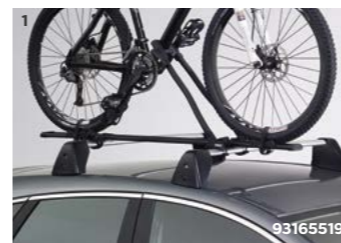

Work or play, your New Insignia is ready.

ALLOYS

Choose the alloys that suit your style from our range.

£1,034 39098760

18-inch five twin-spoke.
Excluding 16 diesel.

1 THULE® BIKE CARRIER PRORIDE 591

Got another set of wheels to carry? This easy-to-handle bike carrier will safely and securely transport your bike, wherever you're travelling to. Base carrier required.