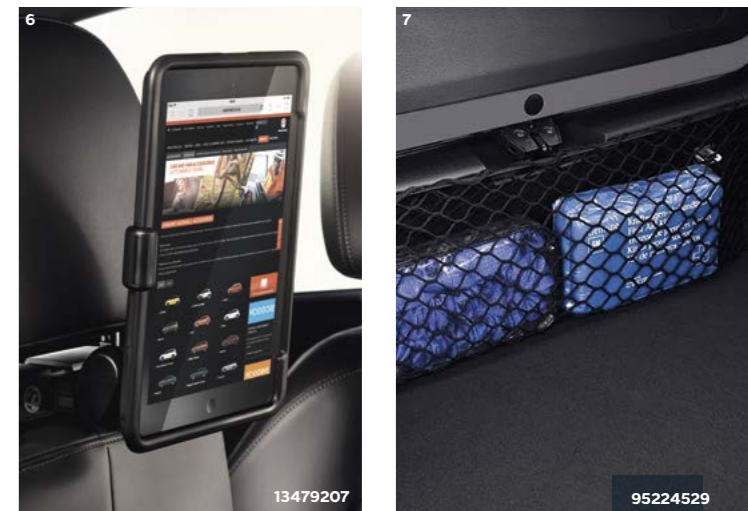

13479207

95224529