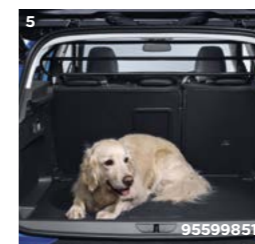

5 DOG GUARD

Our strong, durable dog guards are tailor-made to fit your vehicle and designed to keep your pet safe.

£170