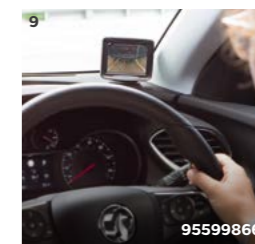

Practical solution to organise your small bits and bobs whilst driving.

£16

8 FLEXCONNECT iPAD CRADLE

There's no 'are we nearly there yet?' with fully adjustable positioning for watching movies, reading or typing in comfort.

£113

Free FlexConnect bracket with any purchase of a FlexConnect product.*

9 REAR VIEW CAMERA

Enhances the Park Pilot system, catching all possible obstacles behind the vehicle.

£277

Price includes fitting.
Manual transmission only.